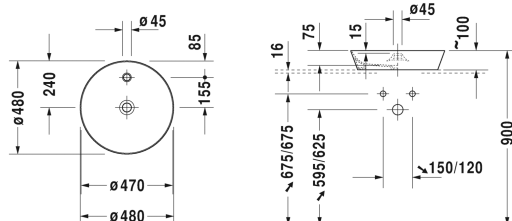

Wash bowl # 232848..00 / 232848..00 / 232848..00

|< ø 480 mm >|

Wash bowl	Dimension	Weight	Order number
with tap platform, without overflow, ø 480 mm			
Colors			
00 White Alpin 26 White/White Satin Matt 32 White Satin Matt			
Variant			
● inside colour White, outside colour White	ø 480 mm	7.000 kg	232848..00
● inside colour White, outside colour White Satin Matt	ø 480 mm	7.000 kg	232848..00
● inside colour White Satin Matt, outside colour White Satin Matt	ø 480 mm	7.000 kg	232848..00
Infobox			
Made from DuraCeram, Duravit recommends the following faucets for #232848: Duravit C.1 - M #C11020002, Grohe Essence New #34294001, Eurodisc Cosmopolitan #23448002, Concetto #23450001, Eurodisc Joy #23427000, Hansgrohe Metris 110 #31080000, Metris 200 #31183000 and Axor Starck 10003000			
Sanitary ceramics with the special WonderGliss surface finish will remain clean and attractive-looking for a long time to come. When ordering WonderGliss please add a "1" as eleventh digit to the model number.			
Accessory			
Continuous flow waste for washbasins without overflow	50 mm	0.300 kg	005024
Design Siphon		1.500 kg	005036
Suitable products			
Vanity unit floor-standing 1 console, 1 Furniture with doors and shelf elements laterally, 1120 x 570 mm	1120 x 570 mm		CC9533
Vanity unit wall-mounted 2 drawers, upper drawer including cut-out for siphon and siphon cover, countertop including one cut-out, for 1 above counter basin central, 800 x 550 mm	800 x 550 mm		KT6654
Vanity unit wall-mounted 2 pull-out compartments, console with one cut-out, 1400 x 550 mm	1400 x 550 mm		DS6785 L/R