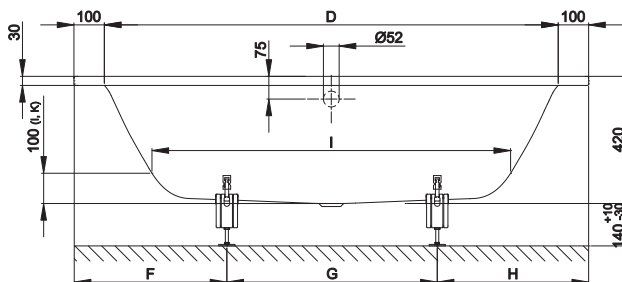

Information

For professional installation we recommend the use of the original bath feet B23-1500.

Scope of delivery

Including noise-reducing sound-dampening mats.

Design: Tesseraux + Partner

Dimensions

article no.	dimensions in mm	A	B	D	F	G	H	I	K	N	volume*
3472	1700 x 750 x 420	1700	750	1500	500	700	500	1185	520	435	134 litre
3473	1800 x 800 x 420	1800	800	1600	480	840	480	1285	570	485	170 litre

*Water content less 70 litres (for human displacement). Subject to alteration and production tolerance.