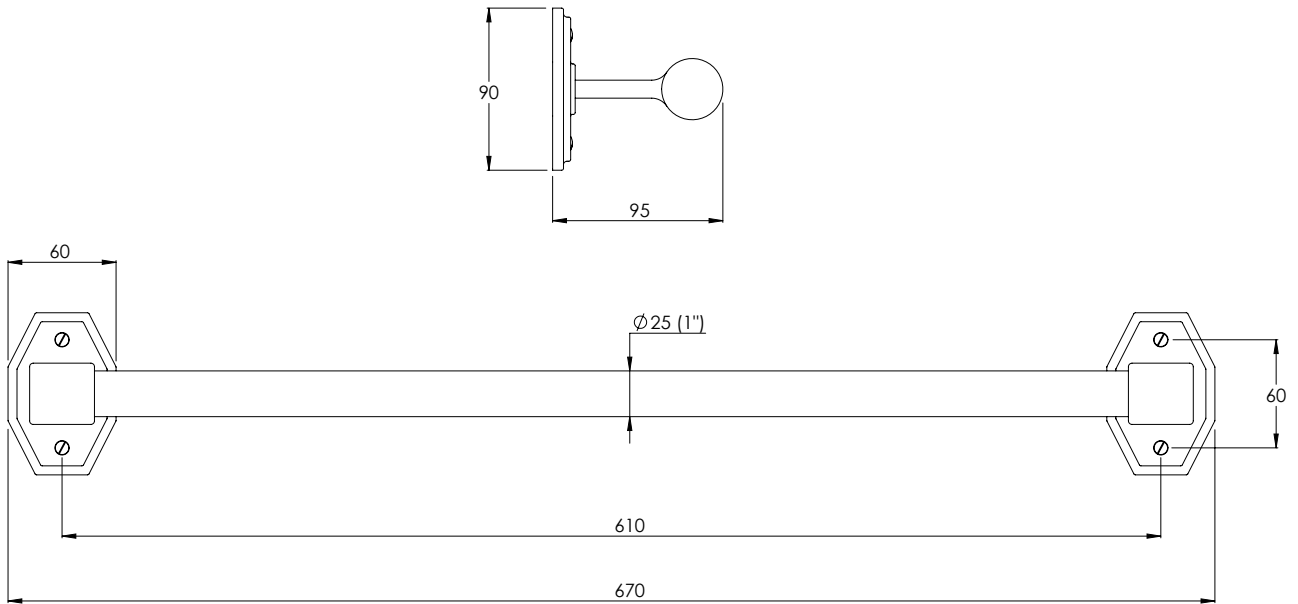

LEFROY BROOKS

IBROC HOUSE ESSEX ROAD
HODDESDON HERTS EN11 0QS UK
T: +44 (0)1992 708 316 F: +44 (0)1992 708 317

MK4659

MACKINTOSH 24" TOWEL RAIL

DIMENSIONAL DATA SHEET

DATE: 13/05/2019

REVISION: B

COPYRIGHT © LBIP LTD. ALL RIGHTS RESERVED

DIMENSIONS IN MILLIMETRES

WHILST EVERY EFFORT IS MADE TO ENSURE THE ACCURACY OF THESE DATA SHEETS THEY ARE SUBJECT TO CHANGE WITHOUT NOTICE AS PART OF THE COMPANY'S PRODUCT DEVELOPMENT PROCESS