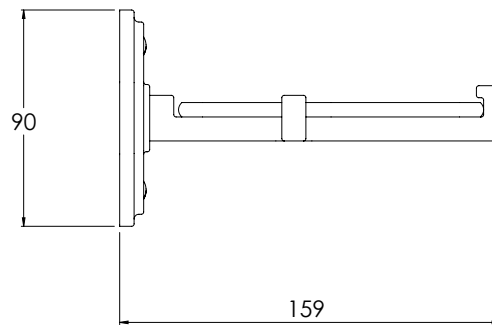

LEFROY BROOKS

IBROC HOUSE ESSEX ROAD
HODDESDON HERTS EN11 0QS UK
T: +44 (0)1992 708 316 F: +44 (0)1992 708 317

MK4666

MACKINTOSH BLACK GLASS SHELF

DIMENSIONAL DATA SHEET

DATE: 13/05/2019

REVISION: B

COPYRIGHT © LBIP LTD. ALL RIGHTS RESERVED

DIMENSIONS IN MILLIMETRES

WHILST EVERY EFFORT IS MADE TO ENSURE THE ACCURACY OF THESE DATA SHEETS THEY ARE SUBJECT TO CHANGE WITHOUT NOTICE AS PART OF THE COMPANY'S PRODUCT DEVELOPMENT PROCESS