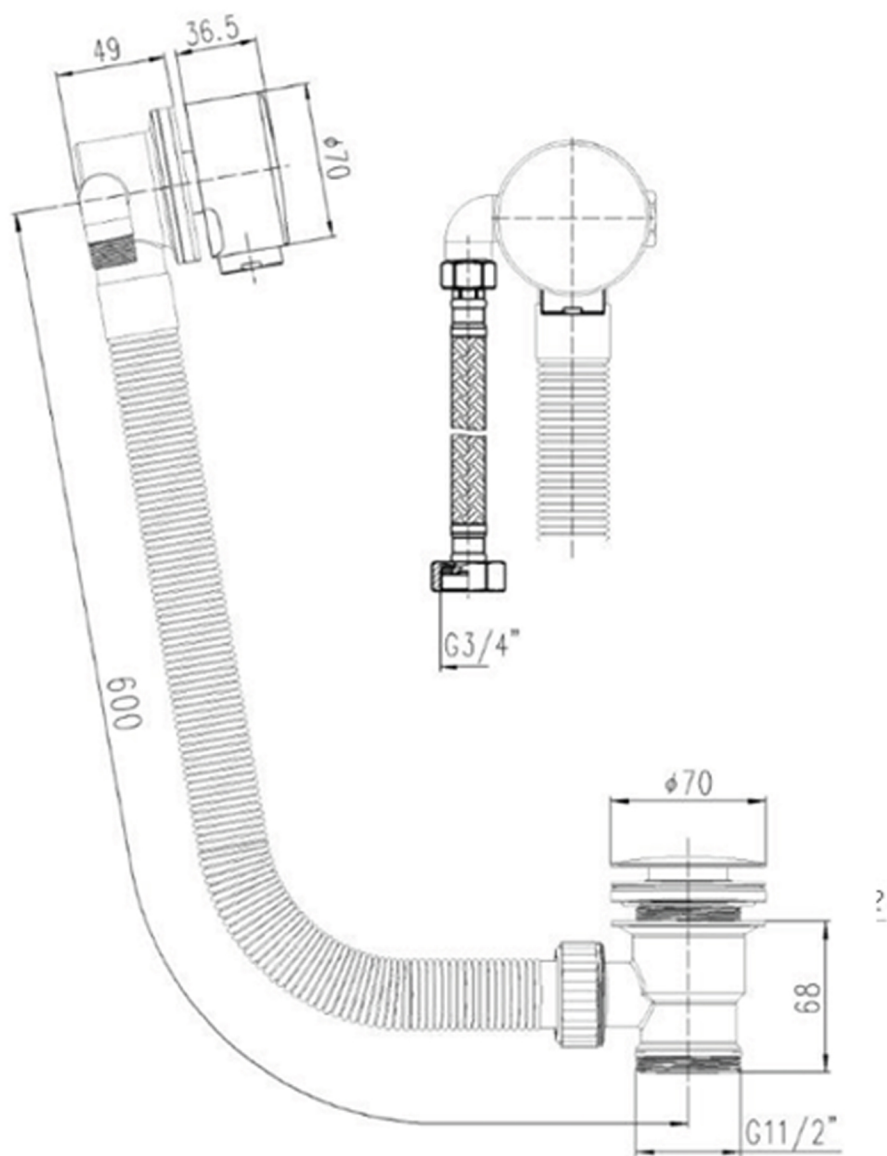

Technical Drawing

Product code: 28809HACCMB

Product range: VOS Matt Black

www.jtpuk.co.uk

technical@jtpuk.co.uk

01895 442211