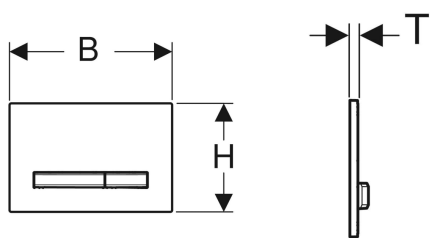

Application purposes

- For flush actuation with Geberit Sigma concealed cisterns

Characteristics

- Front actuation

Scope of delivery

- Mounting frame
- 2 distance bolts

- Easy-to-clean coated actuator buttons
- Sound-absorbing actuator rods, tool-free fast adjustment

Technical data

Actuation force | < 20 N

- 2 actuator rods

Art. no.	Colour / surface	Material designation	B	H	T	
115.788.11.2	Base plate and buttons: chrome-plated Cover plate: white	Die-cast zinc / plastic	24.6 cm	16.4 cm	1.3 cm	
115.788.21.2	Base plate and buttons: chrome-plated Cover plate: gloss chrome-plated	Die-cast zinc / brass	24.6 cm	16.4 cm	1.2 cm	
115.788.DW.2	Base plate and buttons: chrome-plated Cover plate: black	Die-cast zinc / plastic	24.6 cm	16.4 cm	1.3 cm	
115.788.GH.2	Base plate and buttons: chrome-plated Cover plate: chrome-plated, brushed, easy-to-clean coated	Die-cast zinc / brass	24.6 cm	16.4 cm	1.2 cm	
115.788.SD.2	Base plate and buttons: chrome-plated Cover plate: smoked glass reflective	Die-cast zinc / glass	24.6 cm	16.4 cm	1.4 cm	
115.788.SQ.2	Base plate and buttons: chrome-plated Cover plate: umber	Die-cast zinc / glass	24.6 cm	16.4 cm	1.4 cm	Phasing out
115.788.TG.2	Base plate and buttons: chrome-plated Cover plate: sand grey	Die-cast zinc / glass	24.6 cm	16.4 cm	1.4 cm	Phasing out
115.788.JM.2	Base plate and buttons: chrome-plated Cover plate: Mustang slate	Die-cast zinc / slate (natural product)	24.6 cm	16.4 cm	1.4 cm	
115.788.00.2	Base plate and buttons: chrome-plated Cover plate: customised	Die-cast zinc	24.6 cm	16.4 cm	1 cm	
115.788.JV.2	Base plate and buttons: chrome-plated Cover plate: concrete look	Die-cast zinc / ceramic	24.6 cm	16.4 cm	1.4 cm	
115.788.JX.2	Base plate and buttons: chrome-plated Cover plate: black walnut	Die-cast zinc / wood (natural product)	24.6 cm	16.4 cm	1.4 cm	
115.788.JK.2	Base plate and buttons: chrome-plated Cover plate: lava	Die-cast zinc / glass	24.6 cm	16.4 cm	1.4 cm	New
115.788.JL.2	Base plate and buttons: chrome-plated Cover plate: sand grey	Die-cast zinc / glass	24.6 cm	16.4 cm	1.4 cm	New

Accessories

- Insert for Geberit DuoFresh stick, for Sigma concealed cistern 12 cm
- Insert for Geberit DuoFresh stick, for Sigma concealed cistern 8 cm