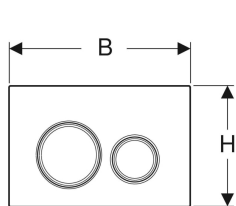

Application purposes

- For flush actuation with Geberit Sigma concealed cisterns

Characteristics

- Front actuation

Scope of delivery

- Mounting frame
- 2 distance bolts

- Sound-absorbing actuator rods, tool-free fast adjustment

Technical data

Actuation force | < 20 N

- 2 actuator rods

Art. no.	Colour / surface	Material designation	B	H	T	
115.884.SI.1	Base plate and design rings: chrome-plated Cover plate and buttons: white	Die-cast zinc / glass	24.6 cm	16.4 cm	1.4 cm	
115.884.SJ.1	Base plate and design rings: chrome-plated Cover plate and buttons: black	Die-cast zinc / glass	24.6 cm	16.4 cm	1.4 cm	
115.884.TG.1	Base plate and design rings: chrome-plated Cover plate and buttons: sand	Die-cast zinc / glass	24.6 cm	16.4 cm	1.4 cm	Phasing out
115.884.00.1	Base plate and design rings: chrome-plated Cover plate and buttons: customised	Die-cast zinc	24.6 cm	16.4 cm	1 cm	
115.884.JM.1	Base plate and design rings: chrome-plated Cover plate and buttons: Mustang slate	Die-cast zinc / slate (natural product)	24.6 cm	16.4 cm	1.4 cm	
115.884.JV.1	Base plate and design rings: chrome-plated Cover plate and buttons: concrete look	Die-cast zinc / ceramic	24.6 cm	16.4 cm	1.4 cm	
115.884.JX.1	Base plate and design rings: chrome-plated Cover plate and buttons: black walnut	Die-cast zinc / wood (natural product)	24.6 cm	16.4 cm	1.4 cm	
115.884.JK.1	Base plate and design rings: chrome-plated Cover plate and buttons: lava	Die-cast zinc / glass	24.6 cm	16.4 cm	1.4 cm	New
115.884.JL.1	Base plate and design rings: chrome-plated Cover plate and buttons: sand grey	Die-cast zinc / glass	24.6 cm	16.4 cm	1.4 cm	New

Accessories

- Insert for Geberit DuoFresh stick, for Sigma concealed cistern 12 cm
- Insert for Geberit DuoFresh stick, for Sigma concealed cistern 8 cm
- Geberit DuoFresh module with automatic actuation and insert for Geberit DuoFresh stick, for Sigma concealed cistern 12 cm
- Geberit DuoFresh module with automatic actuation and insert for Geberit DuoFresh stick, for Sigma concealed cistern 8 cm
- Geberit DuoFresh module with manual actuation and insert for Geberit DuoFresh stick, for Sigma concealed cistern 12 cm
- Geberit DuoFresh module with manual actuation and insert for Geberit DuoFresh stick, for Sigma concealed cistern 8 cm
- Geberit extension set for Sigma, Omega and Kappa concealed cisterns