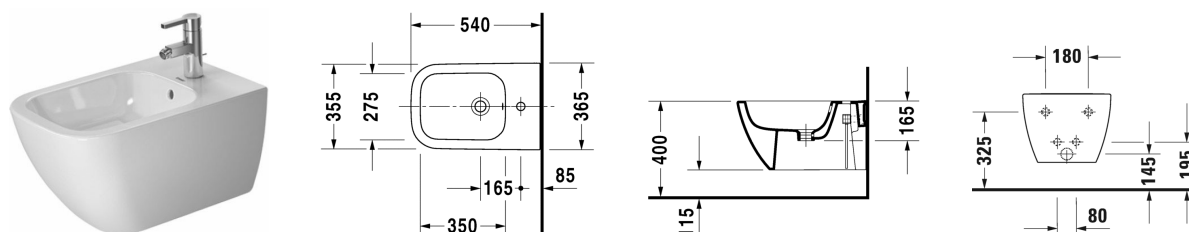

**Bidet wall mounted # 225815..00**

| &lt; 355 mm &gt; |

Bidet wall mounted	Dimension	Weight	Order number
with overflow, with tap platform, overflow clip chrome included, Durafix included			
<b>Colors</b>			
00 White Alpin 13 Anthracite Matt			
<b>Variant</b>			
inside colour White, outside colour White	355 x 540 mm	18.600 kg	225815..00
<b>Infobox</b>			
Durafix for invisible fixation is included in delivery			
Sanitary ceramics with the special WonderGliss surface finish will remain clean and attractive-looking for a long time to come. When ordering WonderGliss please add a "1" as eleventh digit to the model number.			
<b>Accessory</b>			
Siphon for bidet with extended outlet pipe	1 1/4" mm	0.600 kg	005027
Fixing for wall mounted bidet and wall mounted toilet	Ø 12 x 180 mm	0.200 kg	006500

All drawings contain the necessary measurements which are subject to standard tolerances. Exact measurements, in particular for customised installation scenarios, can only be taken from the finished ceramic piece.