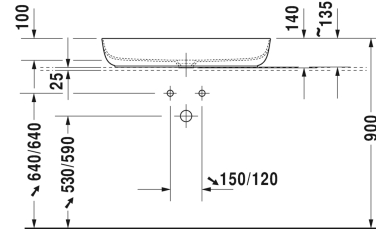

Luv Wash bowl # 037980..00 / 037980..00 / 037980..00 / 037980..00

| < 800 mm > |

Wash bowl	Dimension	Weight	Order number
ground, without overflow, without tap platform, ceramic covered continuous flow waste waste included, fixings included, 800 mm			
<b>Colors</b>			
00 White Alpin 21 White/Sand Satin matt 23 White/Grey Satin matt 26 White/White Satin Matt			
<b>Variant</b>			
☒ inside colour White, outside colour White	800 x 400 mm	12.500 kg	037980..00
☒ inside colour White, outside colour Sand Satin Matt	800 x 400 mm	12.500 kg	037980..00
☒ inside colour White, outside colour Grey Satin Matt	800 x 400 mm	12.500 kg	037980..00
☒ inside colour White, outside colour White Satin Matt	800 x 400 mm	12.500 kg	037980..00
<b>Infobox</b>			
* When using this siphon please observe outlet height from upper surface of finished floor to centre of outlet in accordance with the technical specification sheet, Made from DuraCeram			
Sanitary ceramics with the special WonderGliss surface finish will remain clean and attractive-looking for a long time to come. When ordering WonderGliss please add a "1" as eleventh digit to the model number.			
<b>Accessory</b>			
Design Siphon		1.500 kg	005036
<b>Suitable products</b>			
Vanit unit for console floor-standing 1 pull-out compartment, 938 x 570 mm	938 x 570 mm		LU9564
Vanit unit for console floor-standing 1 drawer, 1 pull-out compartment, upper drawer including cut-out for siphon and siphon cover, 938 x 570 mm	938 x 570 mm		LU9569
Vanit unit for console floor-standing 1 pull-out compartment, 1338 x 570 mm	1338 x 570 mm		LU9561