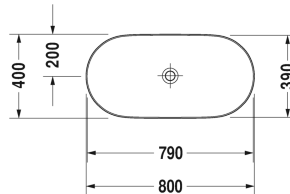

Luv Wash bowl # 037980..00 / 037980..00 / 037980..00 / 037980..00

| < 800 mm > |

Wash bowl	Dimension	Weight	Order number
ground, without overflow, without tap platform, ceramic covered continuous flow waste waste included, fixings included, 800 mm			
<b>Colors</b>			
00 White Alpin 21 White/Sand Satin matt 23 White/Grey Satin matt 26 White/White Satin Matt			
<b>Variant</b>			
☒ inside colour White, outside colour White	800 x 400 mm	12.500 kg	037980..00
☒ inside colour White, outside colour Sand Satin Matt	800 x 400 mm	12.500 kg	037980..00
☒ inside colour White, outside colour Grey Satin Matt	800 x 400 mm	12.500 kg	037980..00
☒ inside colour White, outside colour White Satin Matt	800 x 400 mm	12.500 kg	037980..00
<b>Infobox</b>			
* When using this siphon please observe outlet height from upper surface of finished floor to centre of outlet in accordance with the technical specification sheet, Made from DuraCeram			
Sanitary ceramics with the special WonderGliss surface finish will remain clean and attractive-looking for a long time to come. When ordering WonderGliss please add a "1" as eleventh digit to the model number.			
<b>Accessory</b>			
Design Siphon		1.500 kg	005036
<b>Suitable products</b>			
Vanit unit for console floor-standing 1 pull-out compartment, 938 x 570 mm	938 x 570 mm		LU9564
Vanit unit for console floor-standing 1 drawer, 1 pull-out compartment, upper drawer including cut-out for siphon and siphon cover, 938 x 570 mm	938 x 570 mm		LU9569
Vanit unit for console floor-standing 1 pull-out compartment, 1338 x 570 mm	1338 x 570 mm		LU9561