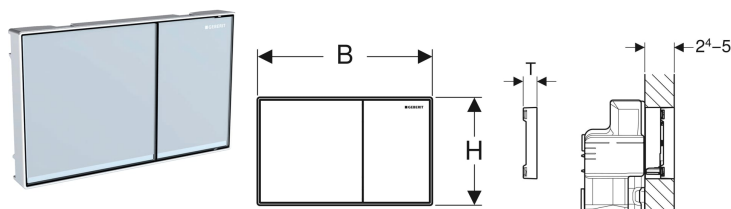

Geberit flush plate Sigma60 for dual flush, surface-even

Example image

Application purposes

- For flush actuation with Geberit Sigma concealed cisterns 8 cm, range 2016
- For flush actuation with Geberit Sigma concealed cisterns 12 cm
- For covering thicknesses 24–50 mm
- Not suitable for Geberit Duofix elements for wall-hung WC, barrier-free

Characteristics

- Range 2016
- Front actuation
- Surface-even actuation
- Sound-absorbing actuator rods, tool-free fast adjustment

Scope of delivery

- Compensation frame
- 2 spacers
- 2 distance bolts
- 2 actuator rods
- Protection plate
- Fastening material

To order additionally

- Geberit installation set, surface-even, for Sigma concealed cistern 12 cm

Art. no.	Colour / surface	Material designation	B	H	T	
115.640.SI.1	Buttons: white Design stripes: mirrored Frame: gloss chrome-plated	Die-cast zinc / glass	21.4 cm	13.2 cm	2.5 cm	
115.640.SJ.1	Buttons: black Design stripes: mirrored Frame: gloss chrome-plated	Die-cast zinc / glass	21.4 cm	13.2 cm	2.5 cm	
115.640.SQ.1	Buttons: umber Design stripes: mirrored Frame: gloss chrome-plated	Die-cast zinc / glass	21.4 cm	13.2 cm	2.5 cm	Phasing out
115.640.GH.1	Buttons: chrome-plated, brushed, easy-to-clean coated Design stripes and frame: gloss chrome-plated	Die-cast zinc	21.4 cm	13.2 cm	2.5 cm	
115.640.JK.1	Plate: lava Design stripes: mirrored Frame: gloss chrome-plated	Die-cast zinc / glass	21.4 cm	13.2 cm	2.5 cm	New
115.640.JL.1	Plate: sand grey Design stripes: mirrored Frame: gloss chrome-plated	Die-cast zinc / glass	21.4 cm	13.2 cm	2.5 cm	New