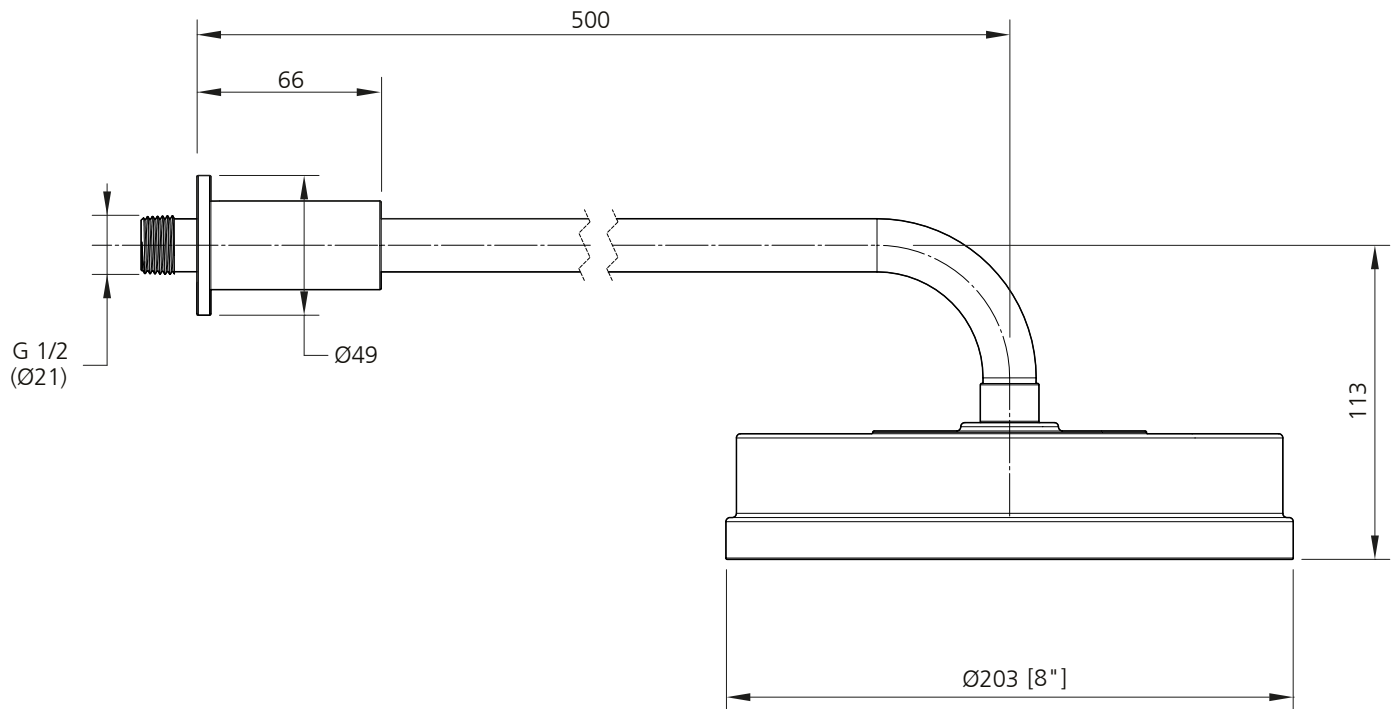

LEFROY BROOKS

IBROC HOUSE ESSEX ROAD
HODDESDON HERTS EN11 0QS UK
T: +44 (0)1992 708 316 F: +44 (0)1992 708 317

TT1775

SHOWER 8" ROSE WITH LONG ARM

DIMENSIONAL DATA SHEET

DATE: 08/04/16

REVISION: A

COPYRIGHT © LBIP LTD. ALL RIGHTS RESERVED

DIMENSIONS IN MILLIMETRES

WHILST EVERY EFFORT IS MADE TO ENSURE THE ACCURACY OF THESE DATA SHEETS THEY ARE SUBJECT TO CHANGE WITHOUT NOTICE AS PART OF THE COMPANY'S PRODUCT DEVELOPMENT PROCESS