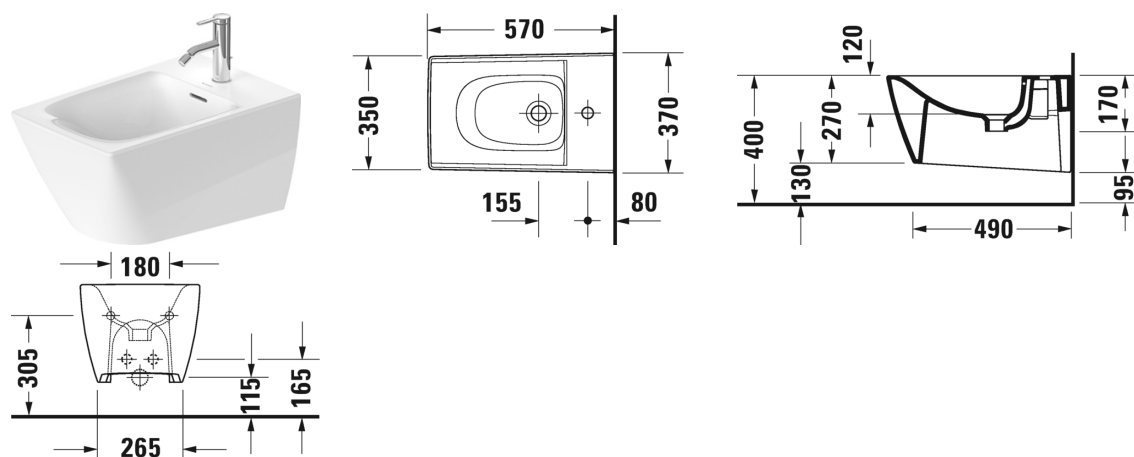

Bidet wall mounted # 2292150000

| < 370 mm > |

Bidet wall mounted	Dimension	Weight	Order number
with overflow, with tap platform, Pop-up waste with ceramic cover, pop-up waste with ceramic cover included, Durafix included			
Colors			
00 White Alpin			
Variant			
	370 x 570 mm	22.000 kg	2292150000
Infobox			
Durafix for invisible fixation is included in delivery			
Sanitary ceramics with the special WonderGliss surface finish will remain clean and attractive-looking for a long time to come. When ordering WonderGliss please add a "1" as eleventh digit to the model number.			
Accessory			
Fixing for wall mounted bidet and wall mounted toilet	Ø 12 x 180 mm	0.200 kg	006500

All drawings contain the necessary measurements which are subject to standard tolerances. Exact measurements, in particular for customised installation scenarios, can only be taken from the finished ceramic piece.