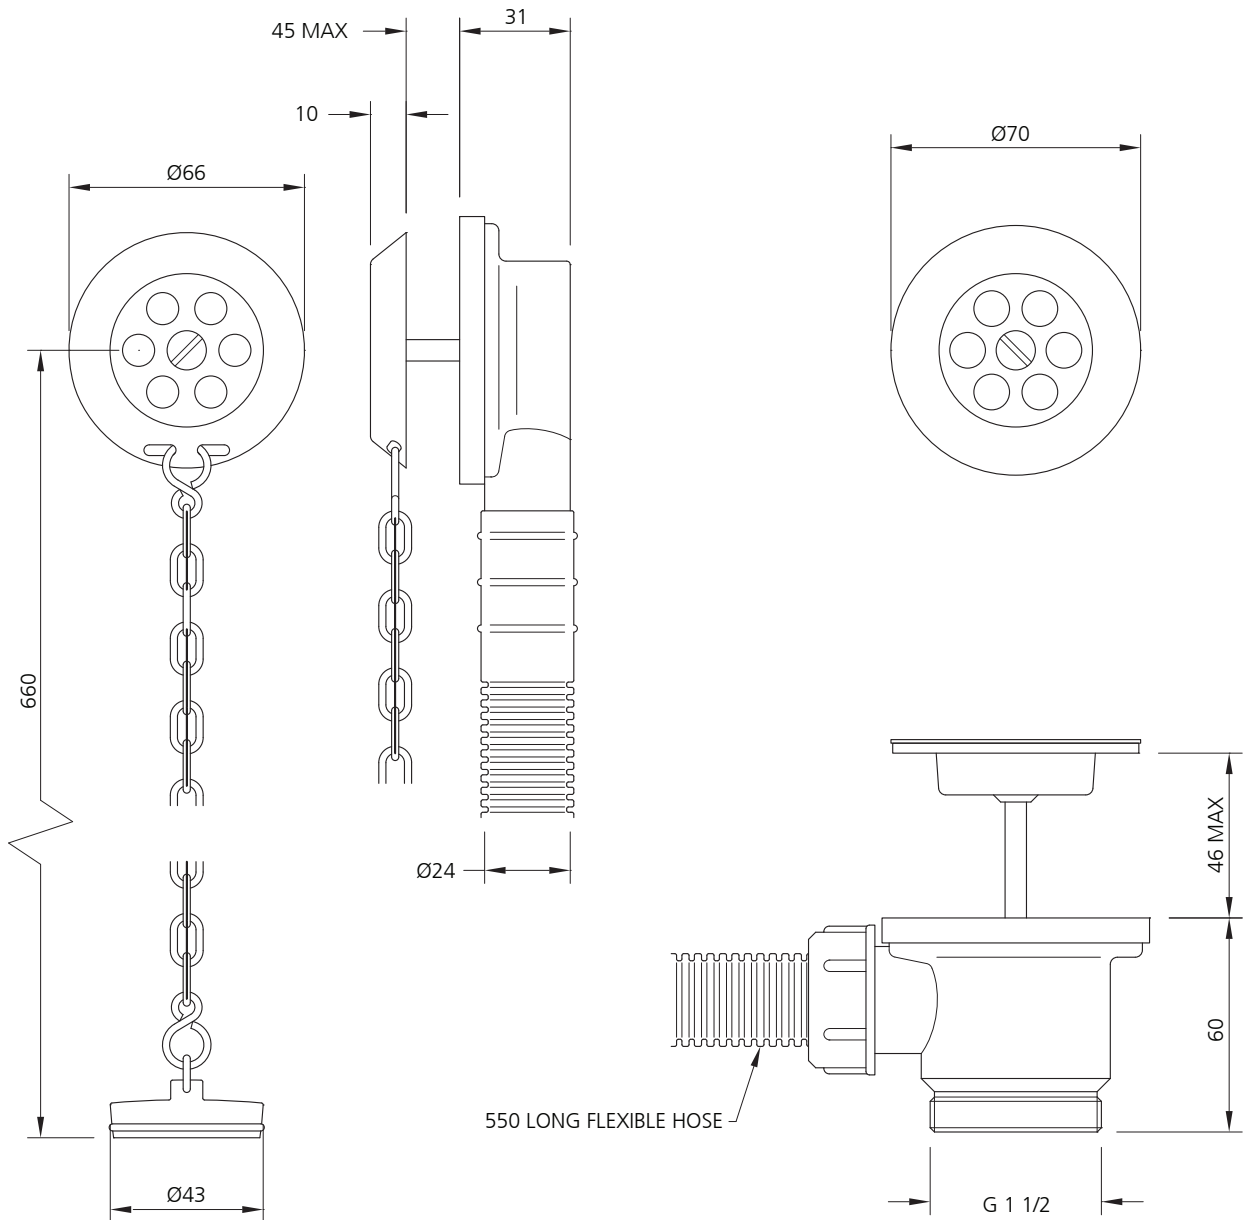

## LB-1377

BATH WASTE KIT WITH BRASS PLUG  
AND OVAL CHAIN (STOWAWAY)

### DIMENSIONAL DATA SHEET

DATE: 25 June 2010

ISSUE: 046 A

©COPYRIGHT 2010. CHRISTO LEFROY BROOKS. ALL RIGHTS RESERVED.

DIMENSIONS IN MILLIMETRES

WHILST EVERY EFFORT IS MADE TO ENSURE THE ACCURACY OF THESE DATA SHEETS THEY ARE SUBJECT TO CHANGE WITHOUT NOTICE AS PART OF THE COMPANY'S PRODUCT DEVELOPMENT PROCESS